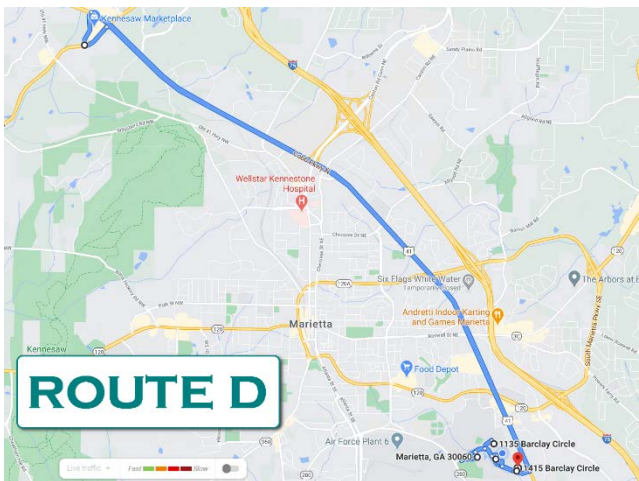

Route D – (Damon / #EFCAE5)

- **Kennesaw Marketplace**
- Whole Foods Market
- Navy Federal, PNC & Suntrust
- Moe's Southwest Grill
- Burger 21
- Zoe's Kitchen
- Flying Biscuit
- Which Wich
- and many more...