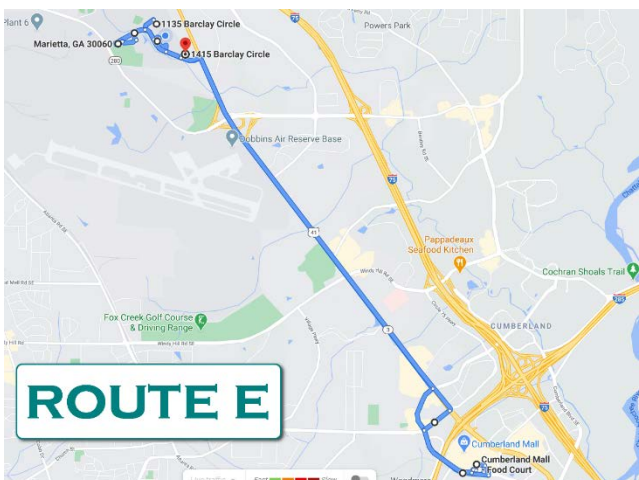

Route E – (Eucalyptus Flower / #ADD8E6)

- **Cumberland Mall**
- Costco
- Cheesecake Factory
- Galleria Mall
- Apple Store
- Bath and Body Works
- Dollar General
- Kroger Grocery
- Aldi Grocery
- **The Battery**
- Target
- Golden Corral