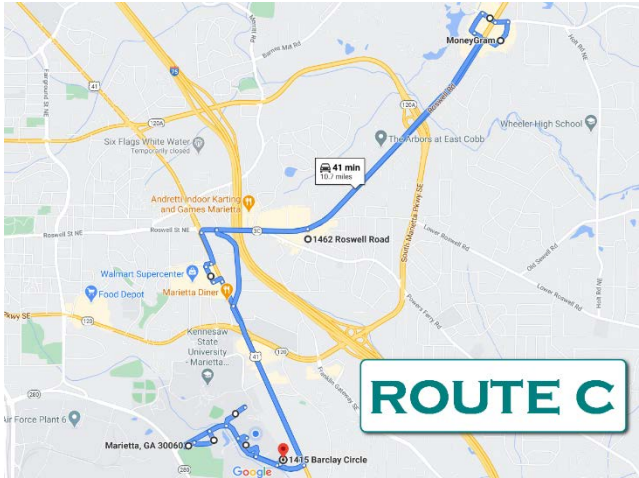

Each route begins at C-HOP, passes by the CCE Plaza (Safety Pin), Lot M (LRC/Lyceum Park), LVR (rear turnaround), the Commons (outside Lyceum Dining Hall) and Lot K (across from Campus Safety). As it departs Barclay Circle it stops at the stairs to Lot G (clocktower crosswalk), the bridge entrance to the Sports Complex and then the entrance to Lupo Family Field (C-HOP crosswalk). Each route has a trip time of approximately 35 minutes but can fluctuate based on traffic.

Please send your feedback to Shuttles@LIFE.edu. Thank you for your support.

Eagle Express Shuttle Routes

Route AM/PM – (Aqua / #56D9F0)

- Cobb Link Transit Station
- Cumberland Crossing Apts
- Ashborough Condominiums
- Element 41 Apts
- Any apartment/condo complex along the route

Route A – (Amber / #FFBF00)

- Marietta Square
- Food Depot
- Wells Fargo
- PNC Bank
- Marietta Government Offices including Courthouse
- The Big Chicken (KFC)
- Wal-Mart
- Sam’s Club
- Any apartment/condo complex along the route

Route C – (Chocolate / #7B3F00)

- **Kroger Grocery**
- Studio Movie Grill
- Cuban Diner
- Dollar General
- Aldi Grocery
- Pike's Nursery
- LCC – Roswell
- Andretti Indoor Karting and Games
- Any apartment/condo complex along the route