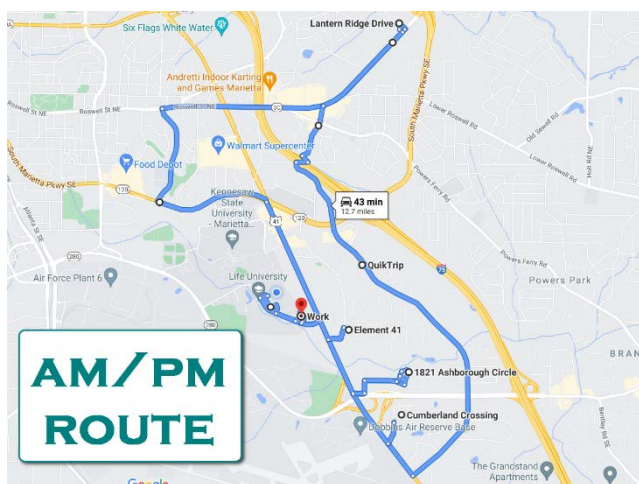

Route A – (Amber / #FFBF00)

If you do not see an actively moving vehicle on a given route, it is currently “out of service” – which could mean the driver is on lunch/dinner break or off for the day. Stationary shuttle icons indicate the shuttle is simply paused at a given stop, the driver is stretching their legs or that they are filling up the gas tank. Service announcements detailing extended periods of non-service will be shown in the app.

Each route begins at C-HOP, passes by the CCE Plaza (Safety Pin), Lot M (LRC/Lyceum Park), LVR (rear turnaround), the Commons (outside Lyceum Dining Hall) and Lot K (across from Campus Safety). As it departs Barclay Circle it stops at the stairs to Lot G (clocktower crosswalk), the bridge entrance to the Sports Complex and then the entrance to Lupo Family Field (C-HOP crosswalk). Each route has a trip time of approximately 35 minutes but can fluctuate based on traffic.

Use the [Transloc®](#) app or a [browser](#) to see routes, service announcements and active shuttle locations. While there are no “campus only” routes, all routes except the AM/PM Route do travel the main campus areas.

Please send your feedback to Shuttles@LIFE.edu. Thank you for your support.

Eagle Express Shuttle Routes

Route AM/PM – (Aqua / #56D9F0)

- •Cobb Link Transit Station
- •Cumberland Crossing Apts
- •Ashborough Condominiums
- •Element 41 Apts
- •Any apartment/condo complex along the route