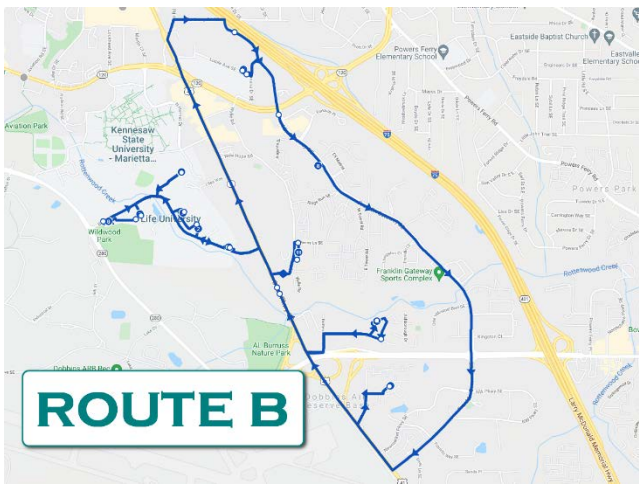

Route B – (Blue Sapphire / #0F52BA)

- **Dave & Busters**
- Lucille Street Admin Offices
- McDonald's
- Applebee's
- Atlanta United Training Facility
- Franklin Gateway Sports Complex
- Pep Boys
- Cumberland Crossing Apts
- Ashborough Condominiums
- Element 41 Apts
- Any apartment/condo complex along the route