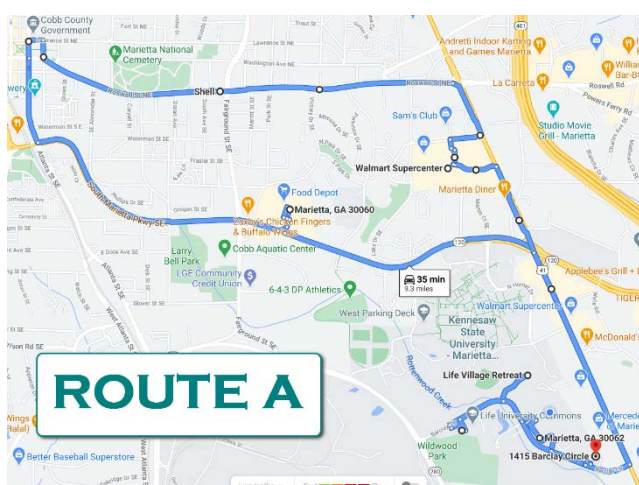

Each route begins at C-HOP, passes by the CCE Plaza (Safety Pin), Lot M (LRC/Lyceum Park), LVR (rear turnaround), the Commons (outside Lyceum Dining Hall) and Lot K (across from Campus Safety). As it departs Barclay Circle it stops at the stairs to Lot G (clocktower crosswalk), the bridge entrance to the Sports Complex and then the entrance to Lupo Family Field (C-HOP crosswalk). Each route has a trip time of approximately 35 minutes but can fluctuate based on traffic.

Use the [Transloc®](#) app or a [browser](#) to see routes, service announcements and active shuttle locations. While there are no “campus only” routes, all routes except the AM/PM Route do travel the main campus areas.

Please send your feedback to Shuttles@LIFE.edu. Thank you for your support.

Eagle Express Shuttle Routes

Route AM/PM – (Aqua / #56D9F0)

- Cobb Link Transit Station
- Cumberland Crossing Apts
- Ashborough Condominiums
- Element 41 Apts
- Any apartment/condo complex along the route

Route A – (Amber / #FFBF00)

- Marietta Square
- Food Depot
- Wells Fargo
- PNC Bank
- Marietta Government Offices including Courthouse
- The Big Chicken (KFC)
- Wal-Mart
- Sam’s Club
- Any apartment/condo complex along the route