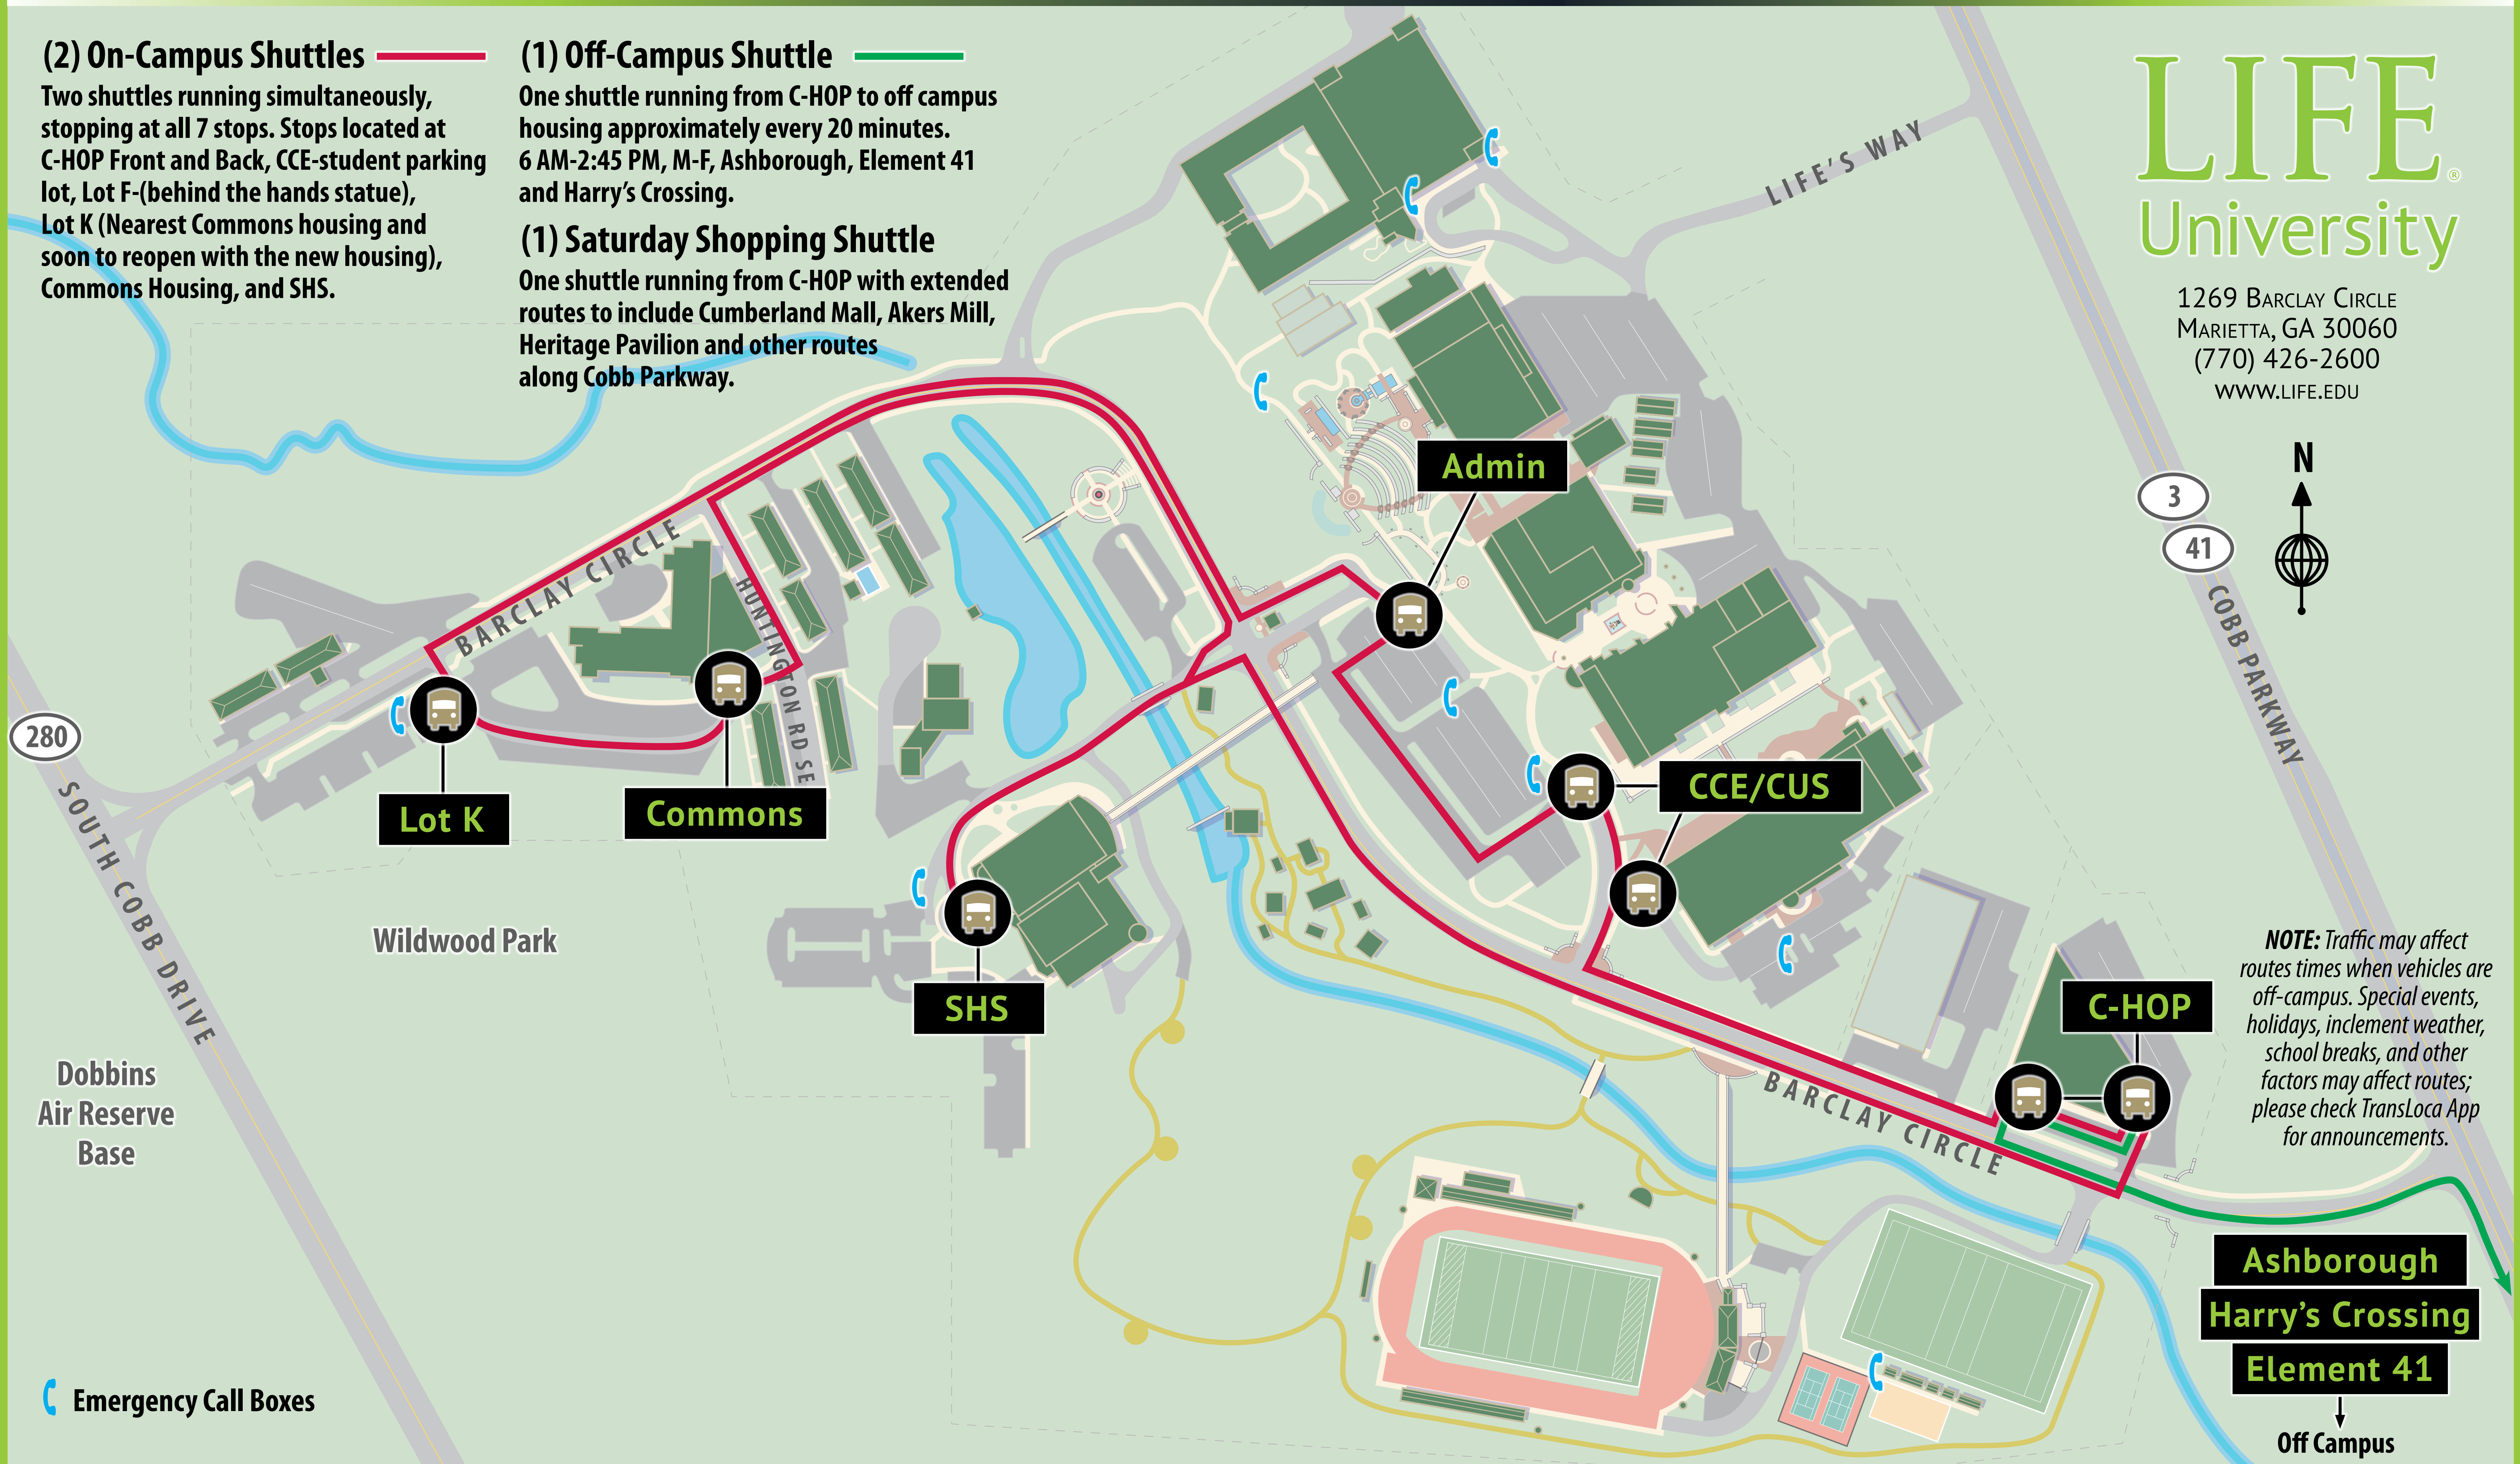

EAGLE EXPRESS – Life University Shuttle Service

(2) On-Campus Shuttles ———
 Two shuttles running simultaneously, stopping at all 7 stops. Stops located at C-HOP Front and Back, CCE-student parking lot, Lot F-(behind the hands statue), Lot K (Nearest Commons housing and soon to reopen with the new housing), Commons Housing, and SHS.

(1) Off-Campus Shuttle ———
 One shuttle running from C-HOP to off campus housing approximately every 20 minutes. 6 AM-2:45 PM, M-F, Ashborough, Element 41 and Harry's Crossing.

(1) Saturday Shopping Shuttle
 One shuttle running from C-HOP with extended routes to include Cumberland Mall, Akers Mill, Heritage Pavilion and other routes along Cobb Parkway.

LIFE
 University

1269 BARCLAY CIRCLE
 MARIETTA, GA 30060
 (770) 426-2600
 WWW.LIFE.EDU

NOTE: Traffic may affect routes times when vehicles are off-campus. Special events, holidays, inclement weather, school breaks, and other factors may affect routes; please check TransLoca App for announcements.

Get the GPS app at www.TransLoc.com