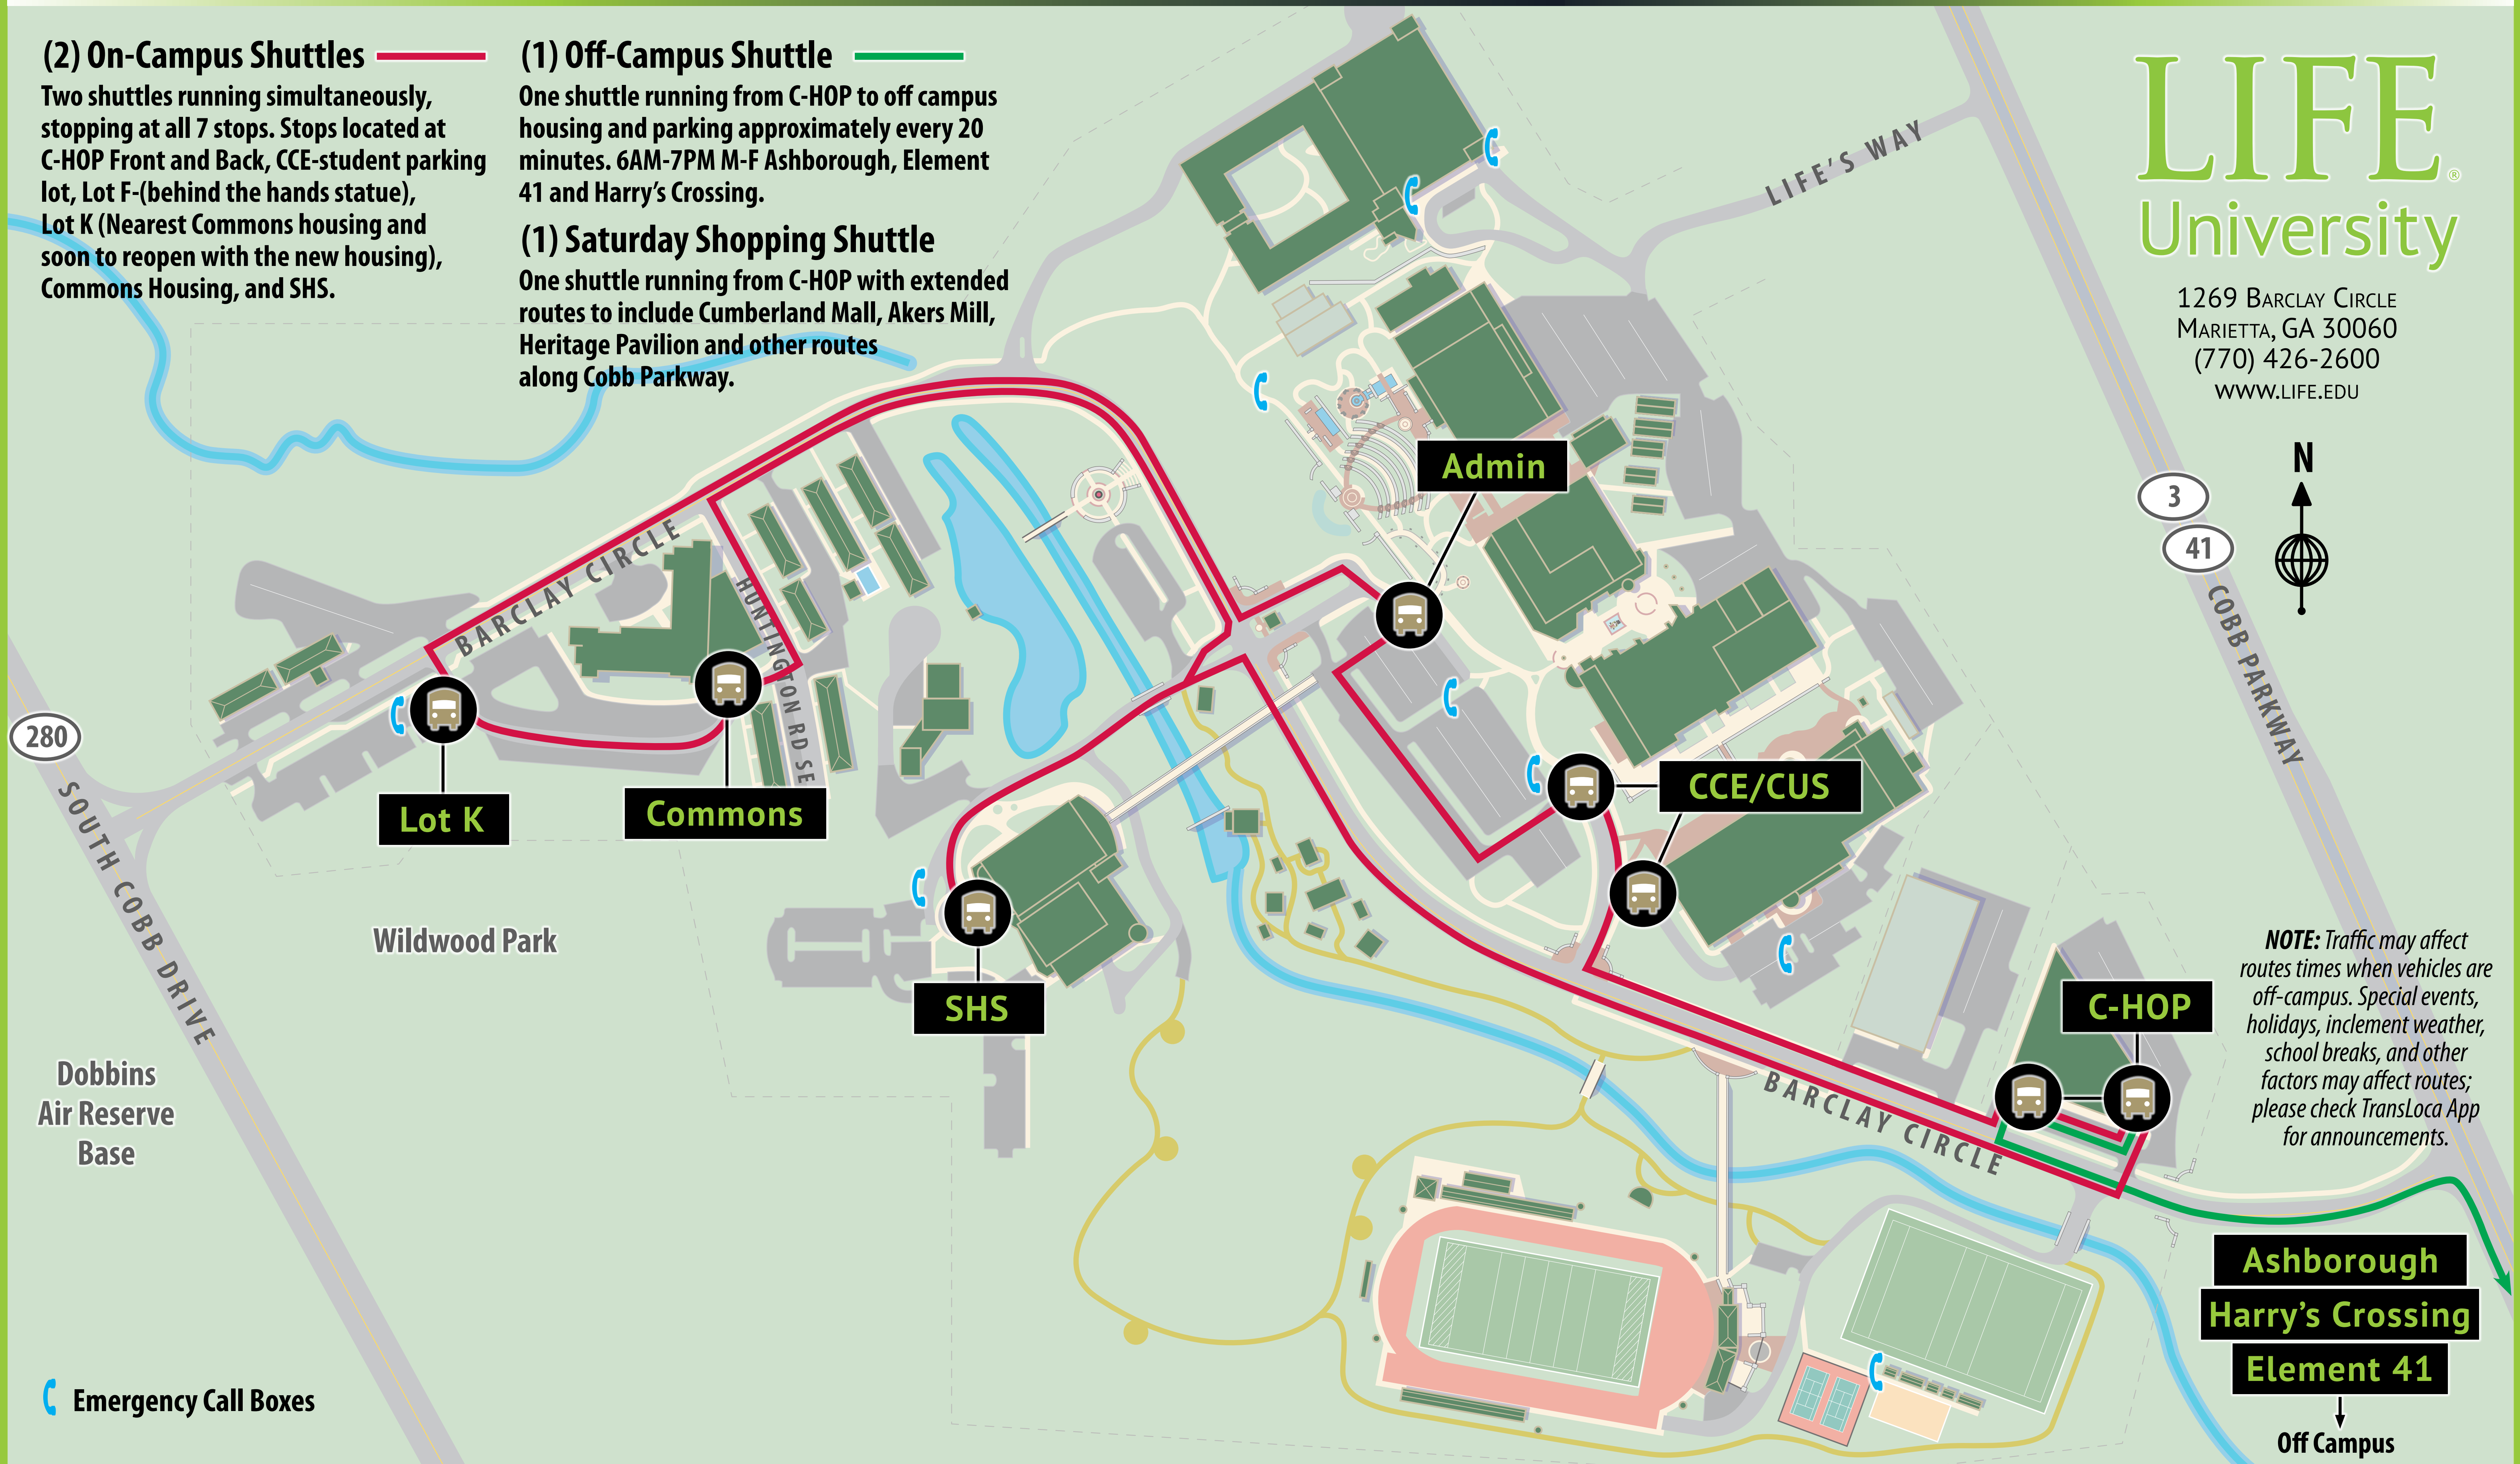

## (2) On-Campus Shuttles

Two shuttles running simultaneously, stopping at all 7 stops. Stops located at C-HOP Front and Back, CCE-student parking lot, Lot F-(behind the hands statue), Lot K (Nearest Commons housing and soon to reopen with the new housing), Commons Housing, and SHS.

## (1) Off-Campus Shuttle

One shuttle running from C-HOP to off campus housing and parking approximately every 20 minutes. 6AM-7PM M-F Ashborough, Element 41 and Harry's Crossing.

## (1) Saturday Shopping Shuttle

One shuttle running from C-HOP with extended routes to include Cumberland Mall, Akers Mill, Heritage Pavilion and other routes along Cobb Parkway.

# LIFE University

1269 BARCLAY CIRCLE  
MARIETTA, GA 30060  
(770) 426-2600  
WWW.LIFE.EDU

**NOTE:** Traffic may affect routes times when vehicles are off-campus. Special events, holidays, inclement weather, school breaks, and other factors may affect routes; please check TransLoca App for announcements.